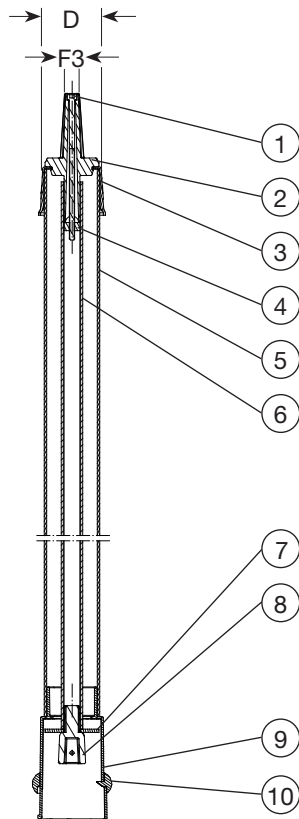

Component List:

1. Bolt	Stainless steel	2. Key adaptor	Cast stainless steel
3. Sleeve	PE	4. Nut	Stainless steel
5. Protection tube	PE	6. Inner tube	Galvanized steel
7. Stop ring	PE	8. Spindle adapter	Cast stainless steel
9. Bottom cover	PE	10. Click ring	PE

Components may be substituted with equivalent or higher class materials without prior notification.

Reference Nos. and Dimensions:

AVK ref. nos	DN/DN mm	D mm	Pipe cover mm	F3 mm	Theoretic. weight kg
04-032-1-5001	25 - 50	64	800	14 - 22	2.0
04-032-1-5501	25 - 50	64	1000	14 - 22	1.6
04-032-1-6001	25 - 50	64	1250	14 - 22	2.0
04-032-1-6501	25 - 50	64	1500	14 - 22	2.4
04-032-1-7501	25 - 50	64	2000	14 - 22	3.2
04-032-1-8001	25 - 50	64	3000	14 - 22	4.8
04-032-1-9001	25 - 50	64	2000	14 - 22	3.6
04-032-1-9201	25 - 50	64	2500	14 - 22	4.5
04-032-1-9401	25 - 50	64	3000	14 - 22	48